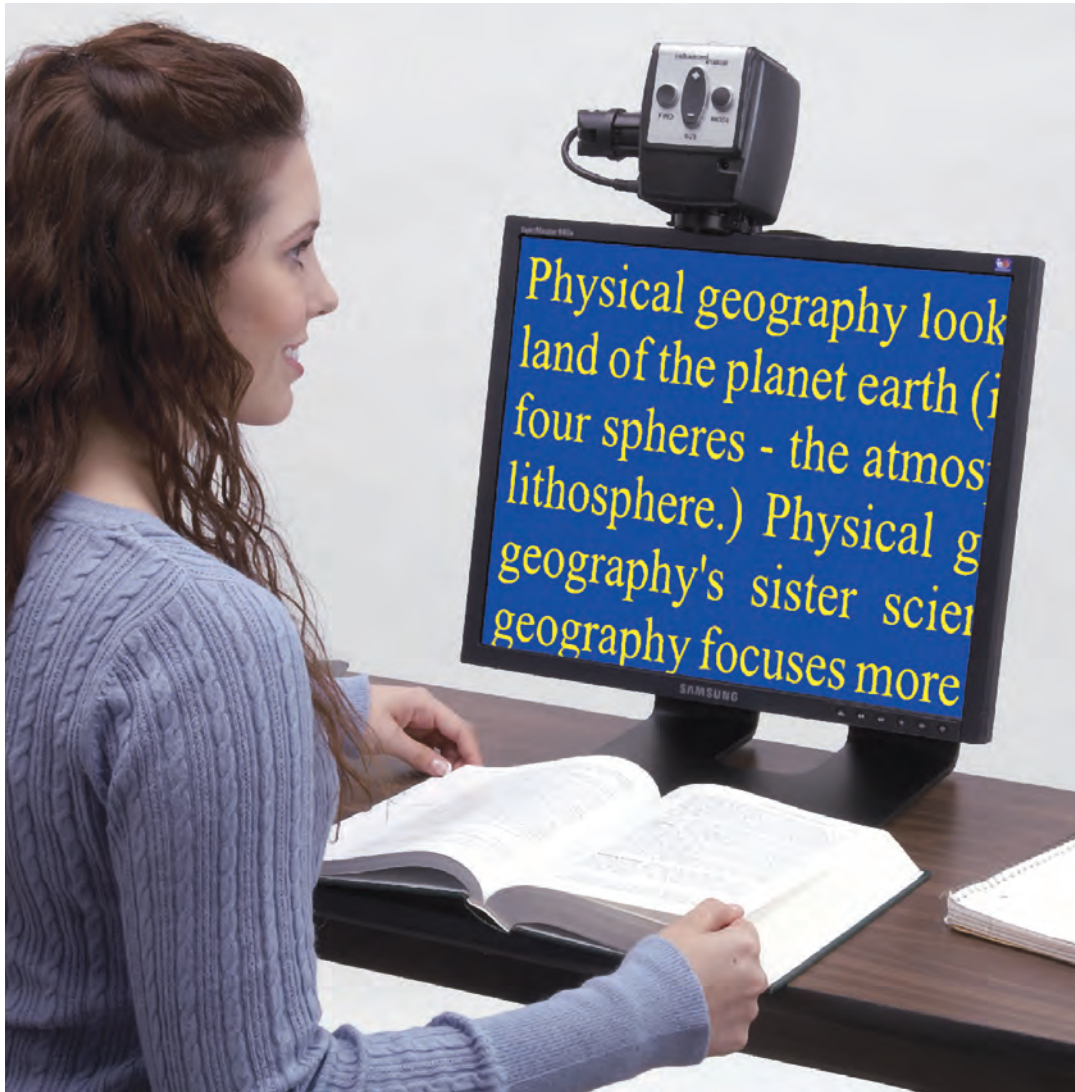

acrobot

Flexibility for Any Task

Work Home School

enhanced
vision™